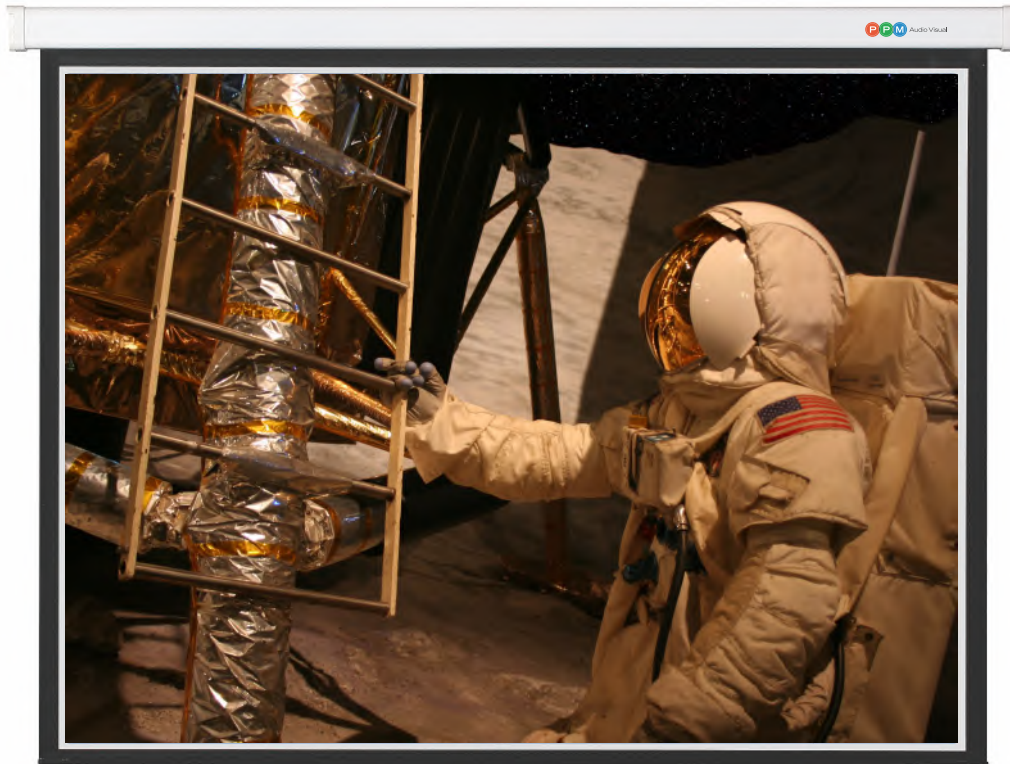

PPM Electric Screens

Product Specifications

- Easy to install (Wall or Ceiling)
- Matt White Fabric offering a Bright Crisp Image
- Full Black Border
- Includes Wireless Remote Control

CODE	DESCRIPTION	SIZE
ES43_1800	Electric Screen 4:3	1800 x 1350mm
ES43_2000	Electric Screen 4:3	2000 x 1500mm
ES43_2400	Electric Screen 4:3	2400 x 1800mm
ES43_3100	Electric Screen 4:3	3140 x 2355mm
ES61_1800	Electric Screen 16:10	1800 x 1120mm
ES61_2000	Electric Screen 16:10	2000 x 1250mm
ES61_2400	Electric Screen 16:10	2400 x 1500mm
ES61_3000	Electric Screen 16:10	3000 x 1875mm

Each Package Includes

Electric Screen

Wireless Remote

Wired Remote